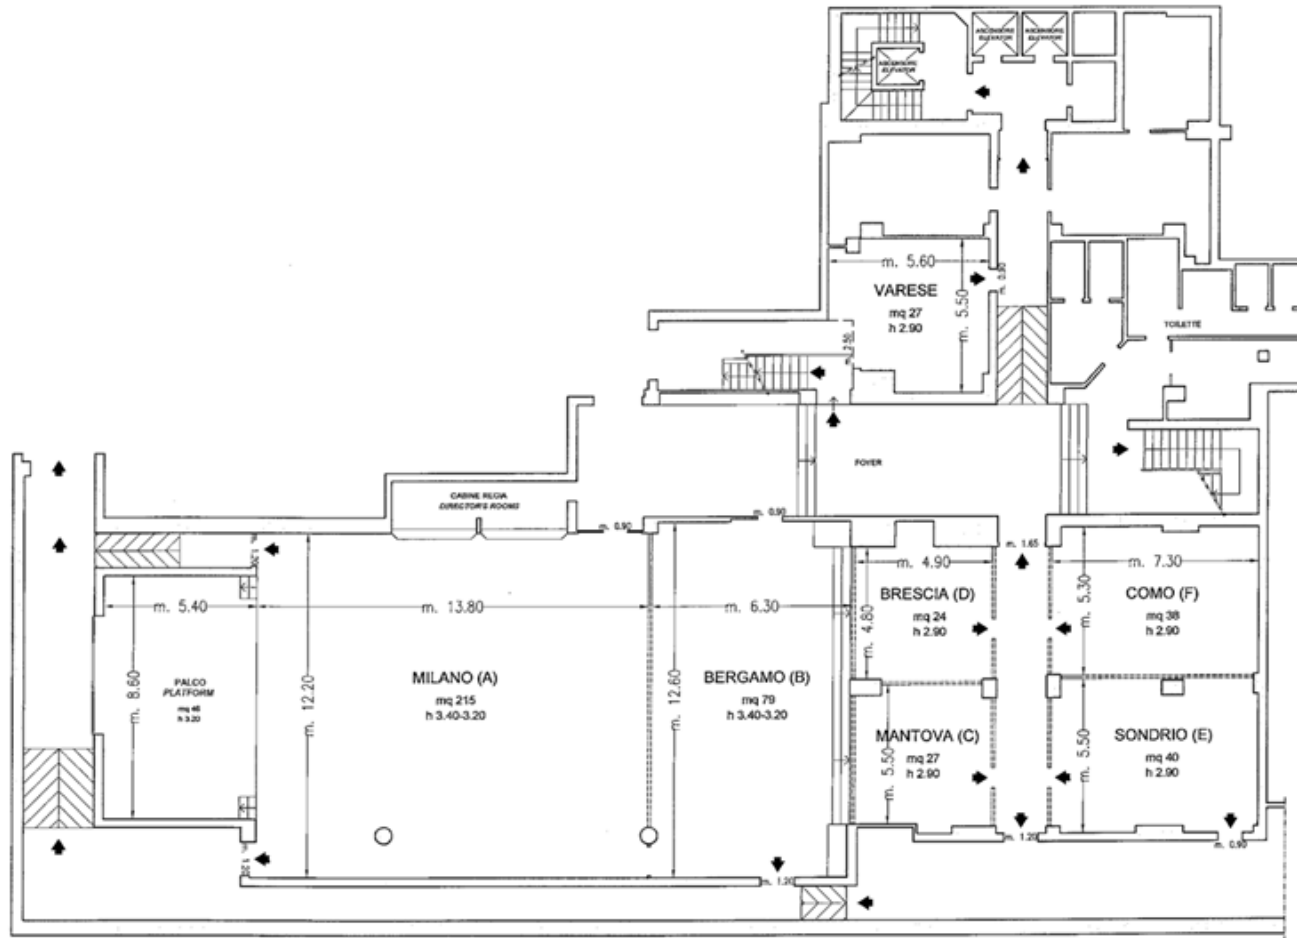

Cristallo Palace

BERGAMO

Meetings & Events

Meeting rooms: 7

Capacity (theatre style): 450 max

The hotel's 7 versatile meeting rooms, which can host up to 450 people, provide hi-tech facilities and the support of a team of professionals.

Cristallo Palace

BERGAMO

Piano -1 / Basement

◆ Uscite di sicurezza / Emergency Exits

--- Finestre / Windows

----- Pareti mobili / Modular Walls

□ Colonne / Columns

Cristallo Palace

[°] Daylight

[^] Cabaret style: Diameter tables cm 80, up to 4 pax each or diameter cm 160, up to 8 pax each