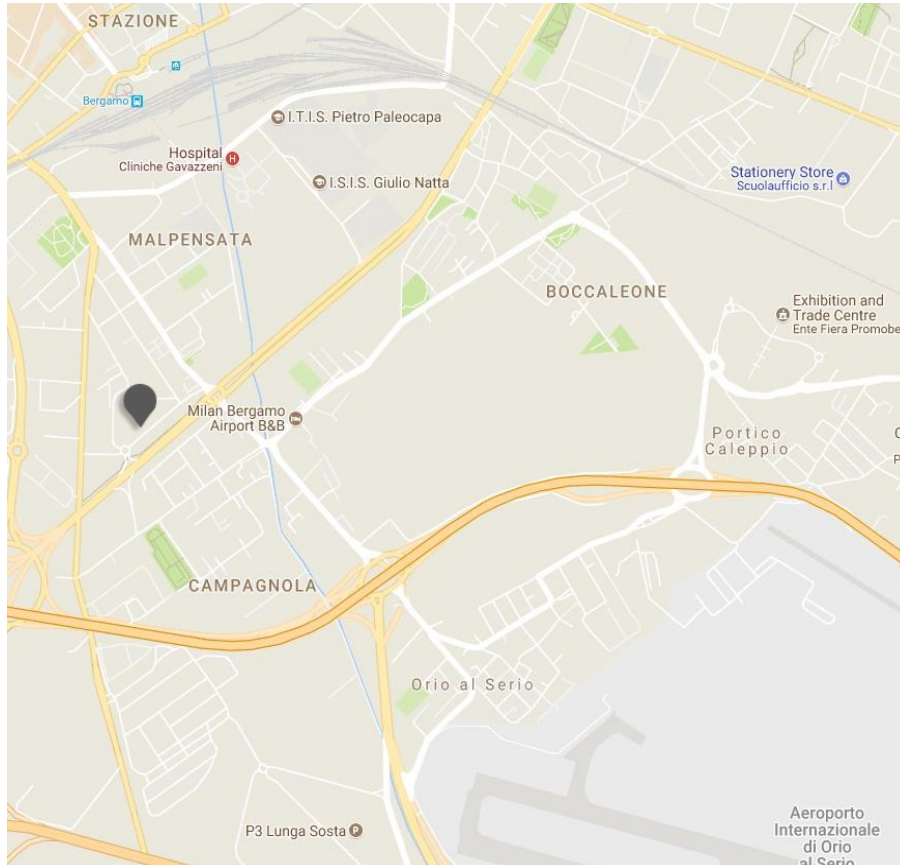

STARHOTELS®

PREMIUM

Cristallo Palace
BERGAMO

Cristallo Palace

BERGAMO

*Inspired by the past,
looking at the future*

Bergamo is a modern city with a long history, and the Starhotels Cristallo Palace is the ideal base for discovering its timeless appeal. In a strategic location near the Orio al Serio airport and the train station, just a few minutes from the narrow streets of Bergamo Alta, the historic upper city, the hotel combines classic style and contemporary taste. The 90 elegant rooms, some with a stunning view of the Bergamo Alta skyline, offer all modern comforts in sober, refined style. L'Antica Perosa by Eataly restaurant offers a selection of the finest local and international dishes.

Cristallo Palace

BERGAMO

Location

Strategic location in Bergamo's lower city (Città Bassa), 1.5 km from the train station, 1 km from the motorway and 3 km from the Orio al Serio airport

Distances

Railway station: Km 1

Highway: Km 1

Fairgrounds:

Bergamo Km 2,5

Milano (City) Km 50

Milano (Rho) Km 54

Airport: Caravaggio di Orio al Serio Km 3,5

Via Betty Ambiveri, 35 - 24126 Bergamo - ITALY

T +39 035 311211 F +39 035 312031